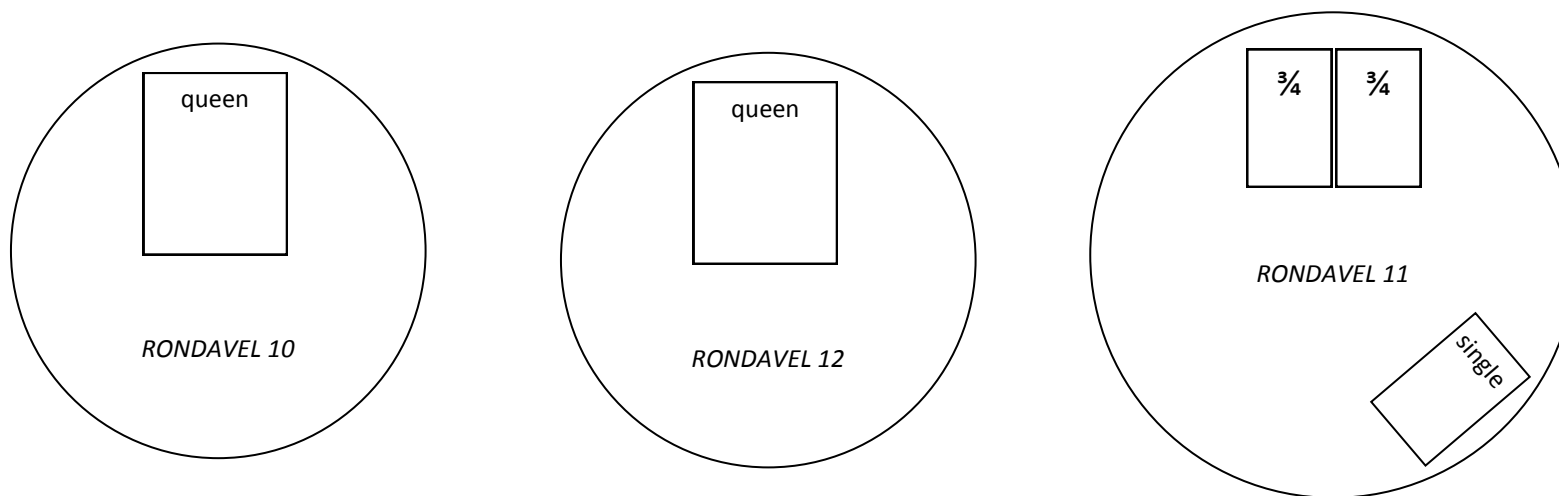

Old Joe's Kaia ROOM CONFIGURATION—2018/9

TOTAL BEDS: 14 TOTAL GUESTS: 18

PLEASE NOTE:

FAMILY UNIT: Kaia 6 + Rhino Room.

All rooms have en suite bathrooms, including Rhino Room.

Single beds in Kaias 6, 8 and 9 can be made into **KING-SIZE beds**.