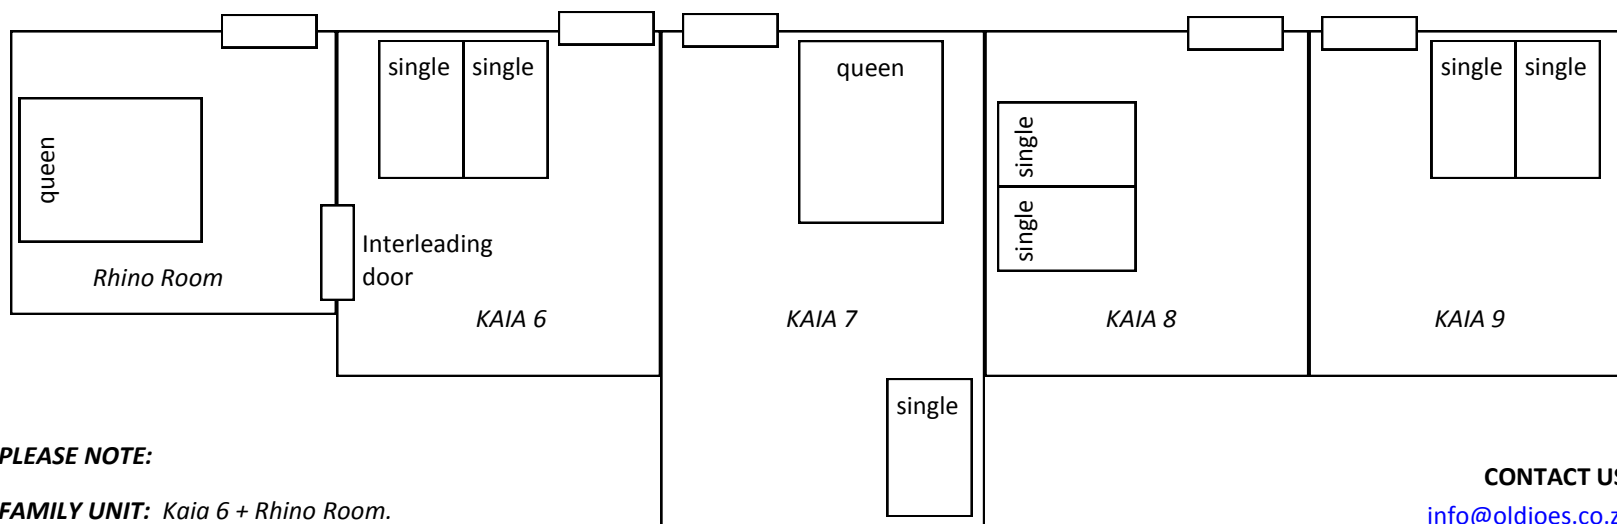

Old Joe's Kaia ROOM CONFIGURATION—2018/9

TOTAL BEDS: 14 TOTAL GUESTS: 18

PLEASE NOTE:

FAMILY UNIT: Kaia 6 + Rhino Room.

All rooms have en suite bathrooms, including Rhino Room.

Single beds in Kaias 6, 8 and 9 can be made into **KING-SIZE beds**.